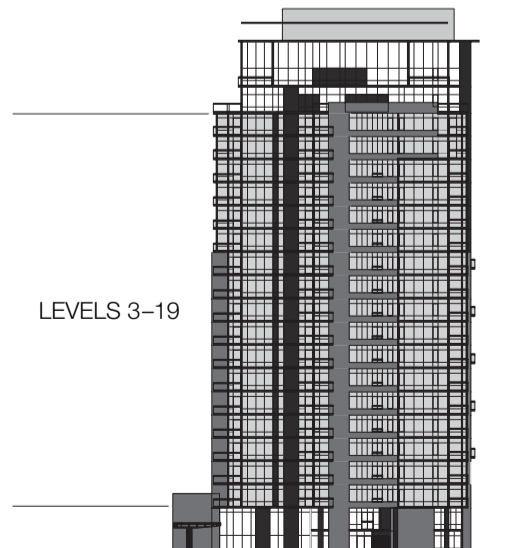

Interior: 1160 sf  
Exterior: 169 sf

Total: 1329 sf

LEVELS 3-19

NORTH

Saghalie Road

LEVELS 3-19