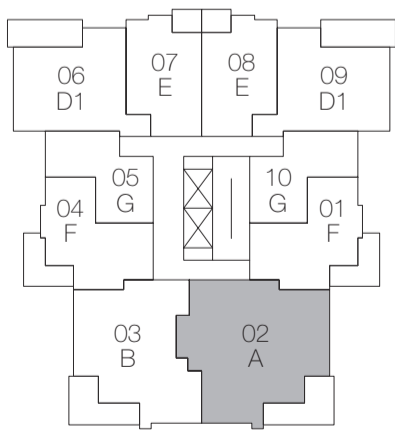

Interior: 1160 sf  
Exterior: 169 sf

Total: 1329 sf

LEVELS 3-19

NORTH

Saghalie Road

LEVELS 3-19