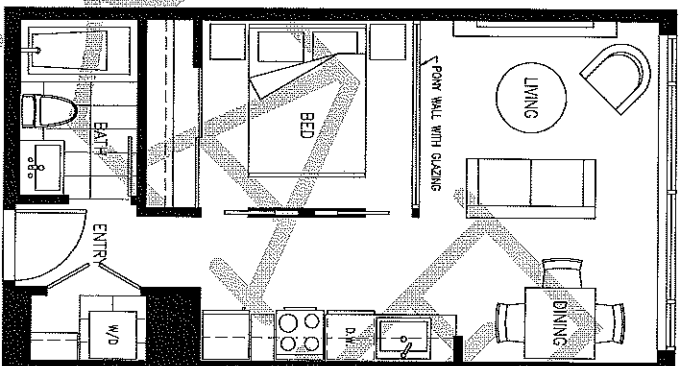

Suite N

Junior 1 bedroom

suite area : 430 sf

TYPE N UNIT WINDOWS VARY DEPENDING ON LOCATION

TYPE N UNIT ENTRIES VARY DEPENDING ON LOCATION

DIMENSIONS, SIZES, SPECIFICATIONS, LAYOUTS AND MATERIALS ARE APPROXIMATE ONLY AND SUBJECT TO CHANGE WITHOUT NOTICE. E:AOLE