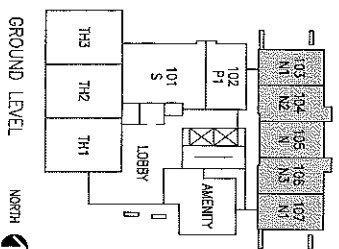

Suite N

Junior 1 bedroom

suite area : 430 sf

TYPE N UNIT WINDOWS VARY DEPENDING ON LOCATION

TYPE N UNIT ENTRIES VARY DEPENDING ON LOCATION

DIMENSIONS, SIZES, SPECIFICATIONS, LAYOUTS AND MATERIALS ARE APPROXIMATE ONLY AND SUBJECT TO CHANGE WITHOUT NOTICE. E:AOLE