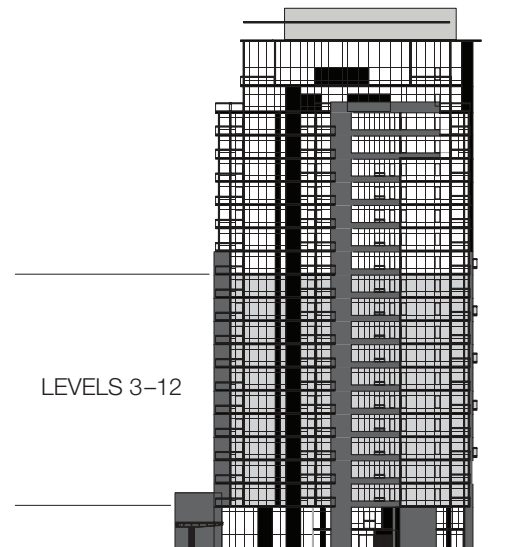

Interior: 455 sf  
Exterior: 35 sf

Total: 490 sf

LEVELS 3-12

NORTH

Saghalie Road

LEVELS 3-12