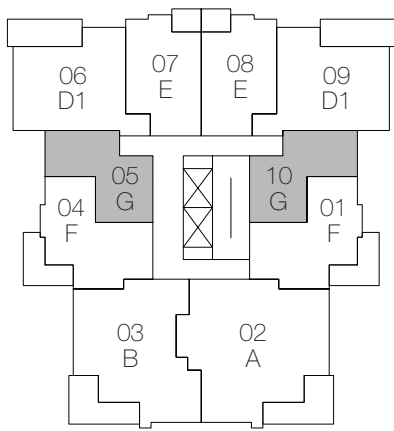

Interior: 455 sf  
Exterior: 35 sf

Total: 490 sf

LEVELS 3-12

NORTH

Saghalie Road

LEVELS 3-12