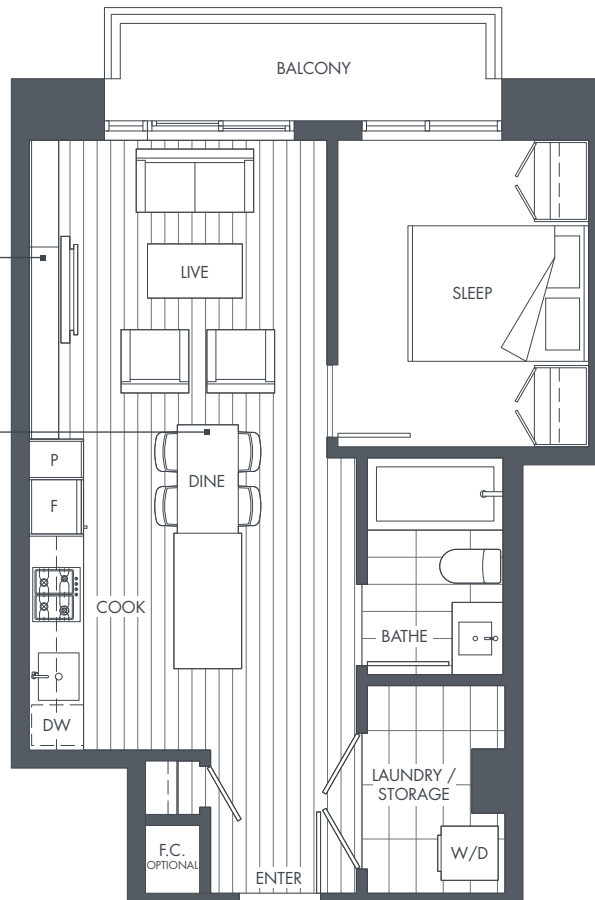

PLAN A1

1 BEDROOM

LIVING	533 SF
BALCONY	87 SF
TOTAL	620 SF

BOSA
PROPERTIES

ENCORE

BOSASPACE™
EXPONENTIAL LIVING SYSTEMS

SleepTHEATRE™

Your TV slides to reveal more space: a daybed-sofa to seat 3 or a spare bed for an overnight guest.

ExtenTABLE™

Your kitchen island for meal prepping transforms into a long table for dining, comfortably seating 8.

LEVEL 3-13
TOWER

TERRACE BUILDING

LEVEL 14-15
TOWER

TERRACE BUILDING