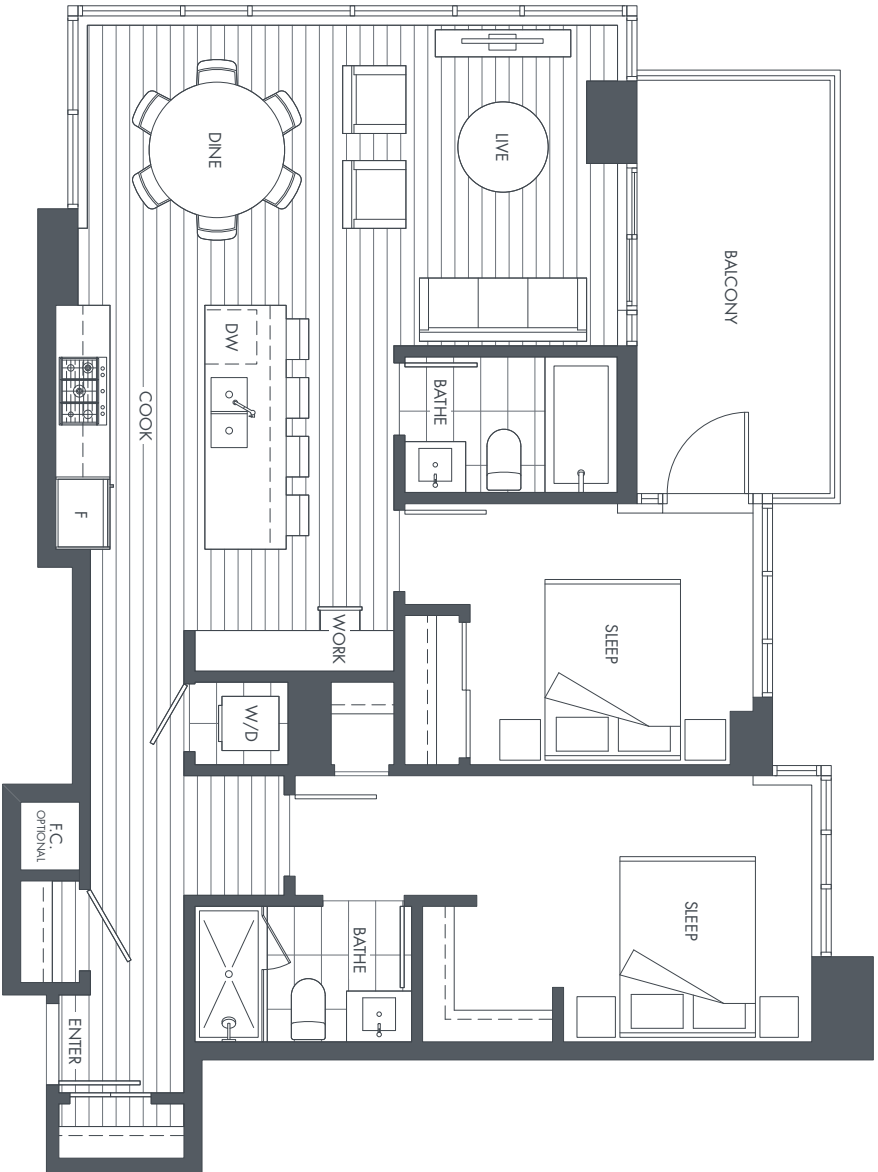

PLAN B2

2 BEDROOM + WORK

LIVING	983 SF
BALCONY	117 SF
TOTAL	1100 SF

BOSA | **ENCORE**
PROPERTIES

LEVEL 3-13
TOWER

TERRACE BUILDING