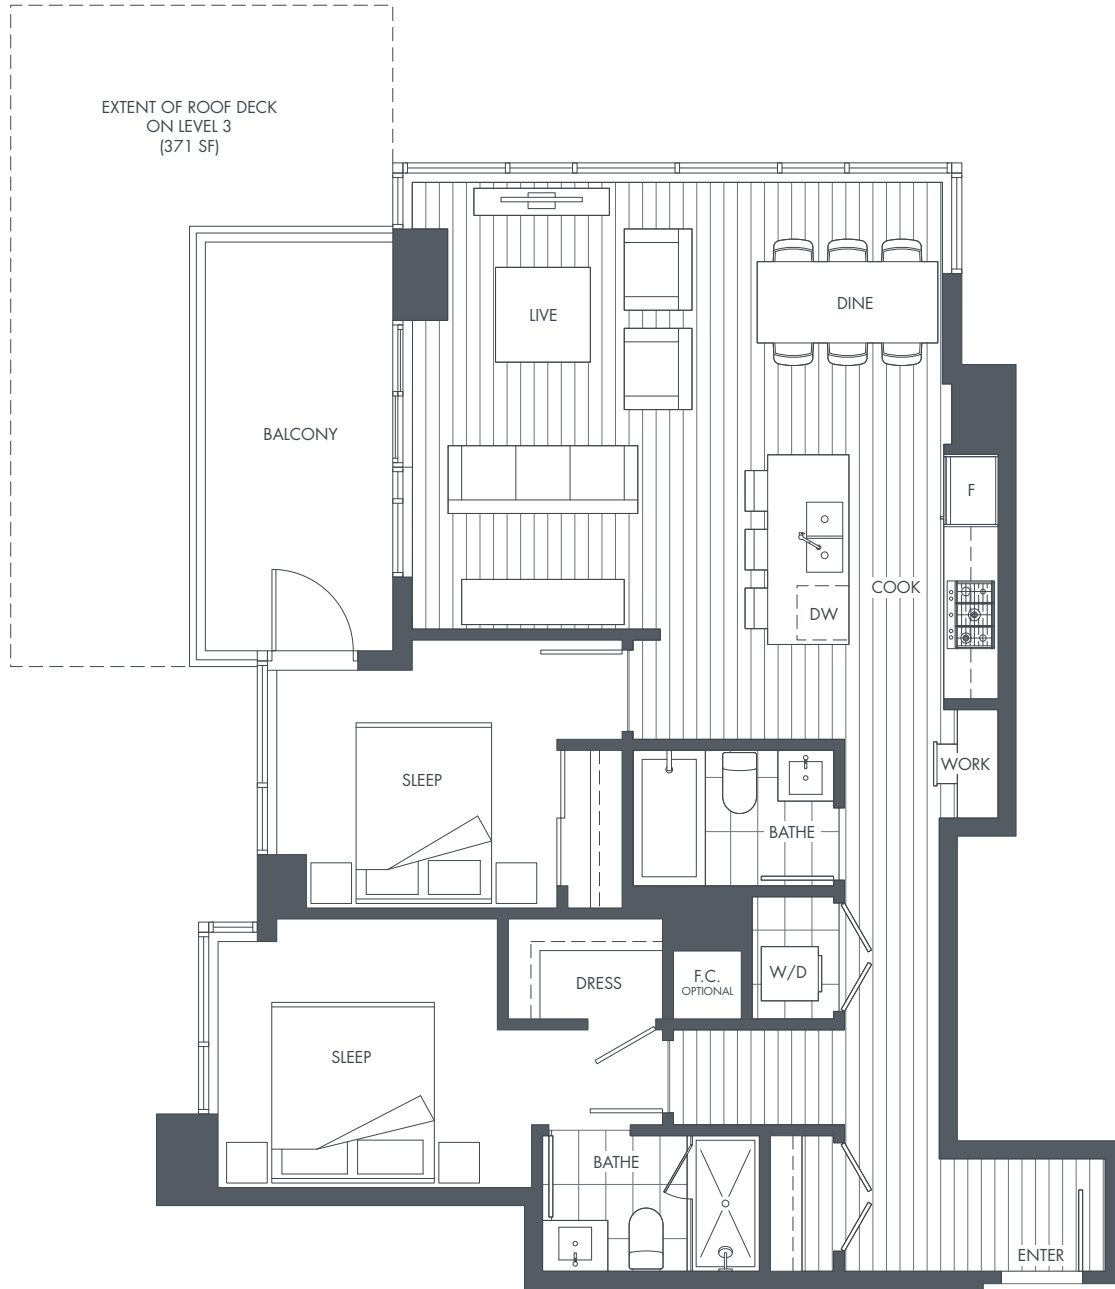

# PLAN B3

2 BEDROOM + WORK

LIVING	1030 SF
BALCONY	118 SF
TOTAL	1148 SF

**BOSA**  
PROPERTIES

# ENCORE

LEVEL 3-13  
TOWER

TERRACE BUILDING